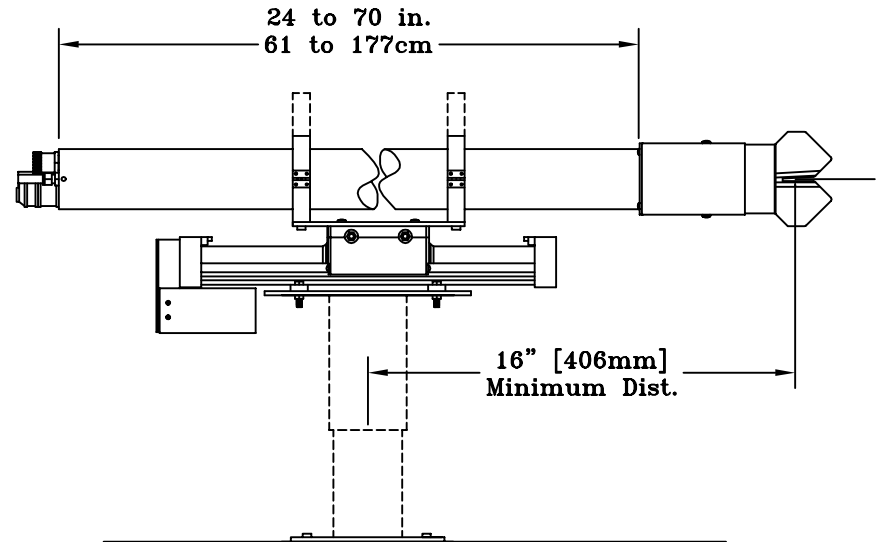

Ryeco Mounting Options

Standard Post Mount (30.5cm Actuator) (61.0cm Extension Tube)
(12 inch) (24 inch)

Standard Post Mount with Long Extension Tube

Standard Post Mount with Extended Actuator (61cm or 91cm)
(24 to 36 inches)