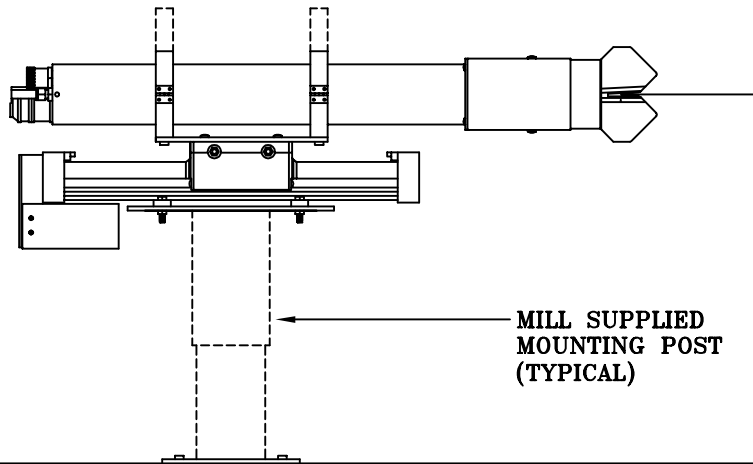

Ryeco Mounting Options

Standard Post Mount (30.5cm Actuator) (61.0cm Extension Tube)
(12 inch) (24 inch)

Standard Post Mount with Long Extension Tube

Standard Post Mount with Extended Actuator (61cm or 91cm)
(24 to 36 inches)

Gooseneck Post Mount

Ryeco Mounting Options

Vertical Web Marking Mounting

Upright Marker Mounting