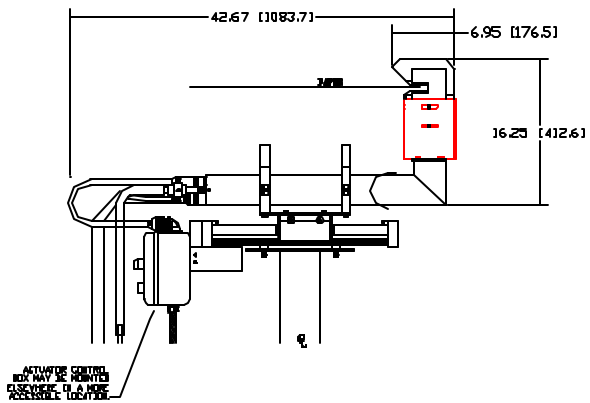

Upright Marker Mounting