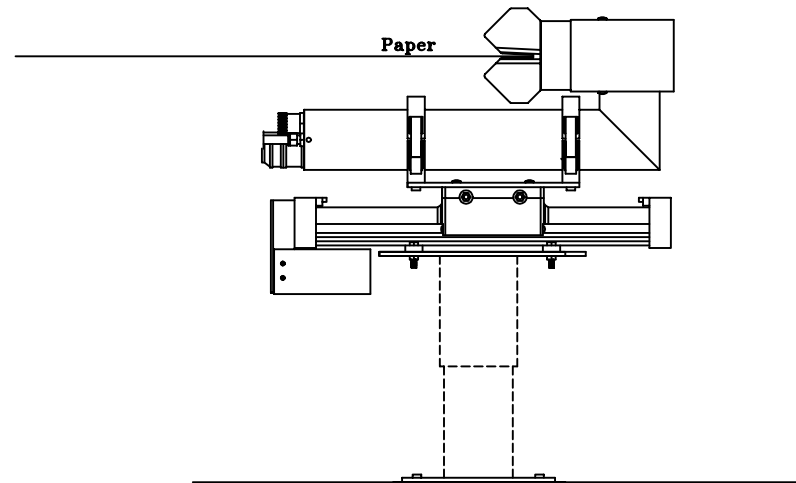

Ryeco Mounting Options

Standard Post Mount (30.5cm Actuator) (61.0cm Extension Tube)
(12 inch) (24 inch)

Standard Post Mount with Long Extension Tube

Standard Post Mount with Extended Actuator (61cm or 91cm)
(24 to 36 inches)

Gooseneck Post Mount

Ryeco Mounting Options

Vertical Web Marking Mounting

Upright Marker Mounting