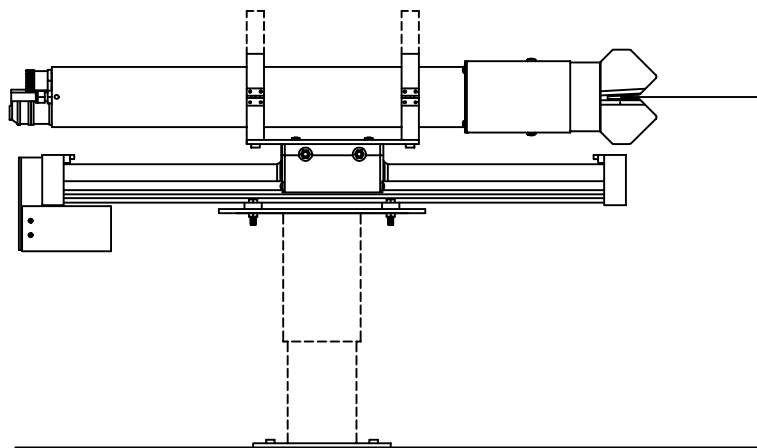

Ryeco Mounting Options

Standard Post Mount (30.5cm Actuator) (61.0cm Extension Tube)
(12 inch) (24 inch)

Standard Post Mount with Long Extension Tube

Standard Post Mount with Extended Actuator (61cm or 91cm)
(24 to 36 inches)

Gooseneck Post Mount

Ryeco Mounting Options

Vertical Web Marking Mounting

Upright Marker Mounting