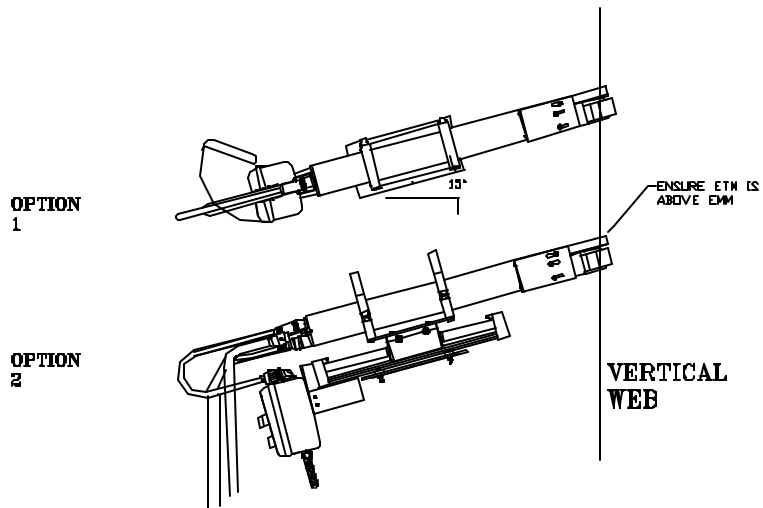

Ryeco Mounting Options

Standard Post Mount (30.5cm Actuator) (61.0cm Extension Tube)
(12 inch) (24 inch)

Standard Post Mount with Long Extension Tube

Standard Post Mount with Extended Actuator (61cm or 91cm)
(24 to 36 inches)

Gooseneck Post Mount

Ryeco Mounting Options

Vertical Web Marking Mounting

Upright Marker Mounting